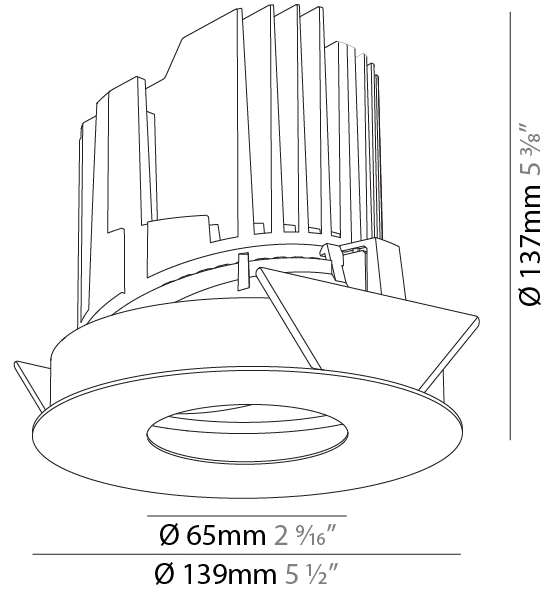

GENERAL

Series: Bioniq
 Subseries: Bioniq Round Deep
 Brand: Prolight
 Division: Architectural
 Mounting Type: Recessed
 Mounting Location: Ceiling
 Subcategory: Downlight

PHYSICAL

Shape: Round
 Diameter (mm): 139
 Diameter (in): 5 1/2
 Height (mm): 151
 Height (in): 5 15/16
 Ceiling Thickness (mm): 10 / 12.5 / 15
 Ceiling Thickness (in): 3/8 or 1/2 or 9/16
 Min. Recessing Depth (mm): 170
 Min. Recessing Depth (in): 6 11/16
 Light Distribution: Downlight
 Weight (kg): 0.921
 Weight (lbs): 2.03
 Fixture Finish: SSR / BKV / CWI / CRY / HAB / UFT / ITA / RUA / FTG / MYG / LOD / PUS / FRO / FUP / KIA / POP / BLS / SPG / MEY / GOH / GUM / CHC / COM / ABZ / JAG / OBR / MOS / ROR
 Fixture Material: Aluminum Die Cast
 Cut-out Measurements: 130mm / 5 1/8"

GENERAL

Series: Bioniq
 Subseries: Bioniq Round Pinhole
 Brand: Prolicht
 Division: Architectural
 Mounting Type: Recessed
 Mounting Location: Ceiling
 Subcategory: Downlight

PHYSICAL

Shape: Round
 Diameter (mm): 139
 Diameter (in): 5 1/2
 Height (mm): 126
 Height (in): 4 15/16
 Ceiling Thickness (mm): 10 / 12.5 / 15
 Ceiling Thickness (in): 3/8 or 1/2 or 9/16
 Min. Recessing Depth (mm): 140
 Min. Recessing Depth (in): 5 1/2
 Light Distribution: Adjustable / Downlight
 Weight (kg): 0.86
 Weight (lbs): 1.9
 Fixture Finish: SSR / BKV / CWI / CRY / HAB / UFT / ITA / RUA / FTG / MYG / LOD / PUS / FRO / FUP / KIA / POP / BLS / SPG / MEY / GOH / GUM / CHC / COM / ABZ / JAG / OBR / MOS / ROR
 Fixture Material: Aluminum Die Cast
 Cut-out Measurements: 130mm / 5 1/8"

OPTICAL

Reflector°: 10
 Adjustability: Rotational 355°; Tilt 30°

RATINGS AND CERTIFICATIONS

Certified By: Certified for North American Standards
 IP rating: IP20

PROJECT	_____
TYPE	_____
SPECIFIER	_____
QUANTITY	_____
DATE	_____