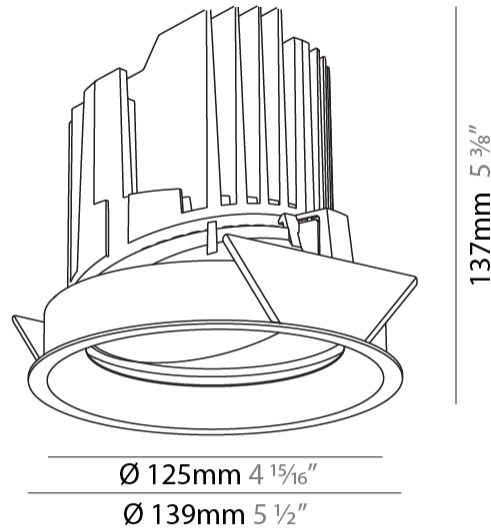

PHYSICAL

Shape: Round
Diameter (mm): 139
Diameter (in): 5 1/2
Height (mm): 137
Height (in): 5 3/8
Ceiling Thickness (mm): 10 / 12.5 / 15
Ceiling Thickness (in): 3/8 or 1/2 or 9/16
Min. Recessing Depth (mm): 150
Min. Recessing Depth (in): 5 7/8
Light Distribution: Adjustable / Downlight
Weight (kg): 0.849
Weight (lbs): 1.87
Fixture Finish: SSR / BKV / CWI / CRY / HAB / UFT / ITA / RUA / FTG / MYG / LOD / PUS / FRO / FUP / KIA / POP / BLS / SPG / MEY / GOH / GUM / CHC / COM / ABZ / JAG / OBR / MOS / ROR
Fixture Material: Aluminum Die Cast
Cut-out Measurements: 130mm / 5 1/8"

ELECTRICAL

Lamp Type: LED (Zhaga Standard)
Input Wattage (W): 13.2 / 16.5
Total Output Wattage (W): 12 / 14
Dimming: Tri-Mode (Non-Dimming and Phase Dimming (120Vac only) and 0-10V Dimming)
Driver Included: No
Driver Location: Recessed Housing
Driver Type: Constant Current - Universal
Driver Class: Class 2
Housing: See components
Input Voltage (V): 120 - 277
Constant Current (MA): 350

LED

Number of LEDs: 1
Color Temperature (°K): 2700 / 3000 / 3500 / 4000
Max. Delivered Lumen (lm): 810 / 900 / 970 / 990
Nominal Lumen (lm): 960 / 1070 / 1156 / 1180
CRI: >90 CRI
Efficiency (%): 0.905
Lamp Life (hrs): 50000

OPTICAL

Reflector°: 10
Adjustability: Rotational 355°; Tilt 30°

RATINGS AND CERTIFICATIONS

Certified By: Certified for North American Standards
IP rating: IP54